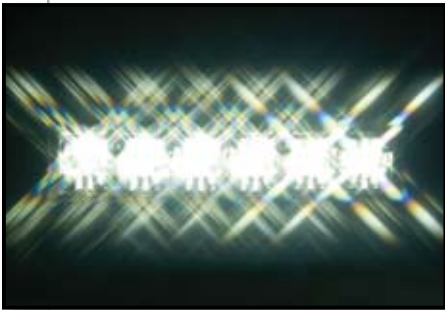

GHOST™ ROCK LIGHT

NEW!

Versatile Adjustability

Versatile Mounting

Anti-crush Bracketry

Ultra Bright LED White Light with Severe Duty Bracket

Universal Rock Light is a Severe Duty, High Output, White LED Light Solution that has thousands of applications in virtually any market.

Features include:

- Severe Duty Design and Heavy Metal Construction
- Versatile Bracket with Vertical and Horizontal Adjustability
- Professional Grade Gen3 LEDs
- Proven Reliability (made with our popular GHOST™ Single Light)
- Versatile Mounting Options
- 10-30 Volt Operating Range
- Size: 5.25" w x 1.625" h x 1.75" d

GHOST™ Rock Light w/ White Spotlight

#EGHSTS3W Black Housing (3 yr. warranty)

GHOST™ Rock Light w/ Std. Warning Colors (see pg. 29 for colors & features)

#EGHST3(x) Black Housing (5 yr. warranty)

GHOST™ Rock Light w/ Red Stop/Tail Function